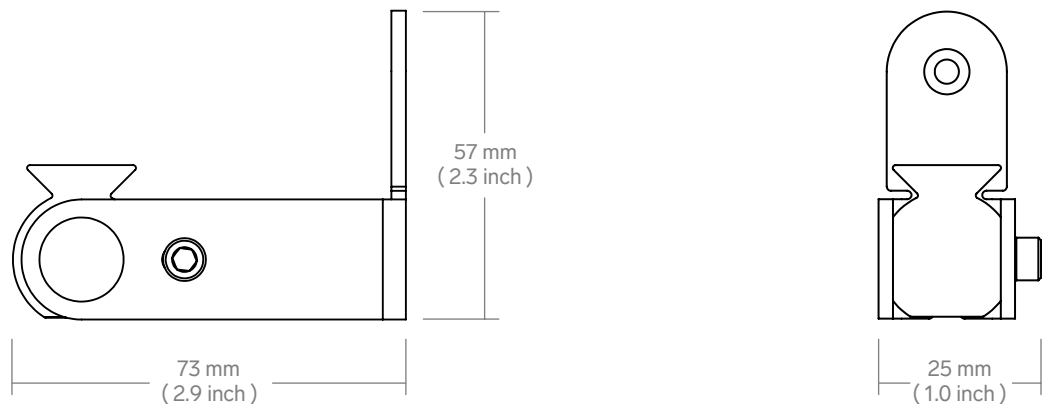

ADA CAMERA MOUNT

for Jabra PanaCast

ADA Camera Mount for Jabra PanaCast

Quickly deploy Jabra PanaCast cameras with ADA compliance in huddle rooms throughout the enterprise.

ADA CAMERA MOUNT

H584

for Jabra PanaCast

Features

- A Heavy steel construction
- B Scratch & fingerprint-resistant Powdercoat finish
- C Patented ball pan/tilt/roll ball joint
- D Single-screw wall mounting
- E Wall pass-through for USB-C cable
- F Pan/tilt/roll position set screw

Dimensions

ADA CAMERA MOUNT

H584

for Jabra PanaCast

Specifications

Price	\$69
SKU	H584
Height	2.3 inches
Width	1.0 inches
Depth	2.9 inches
Weight	0.3 lbs
Warranty	2 years

Colors

Name	SKU
Black Grey	H584-BG