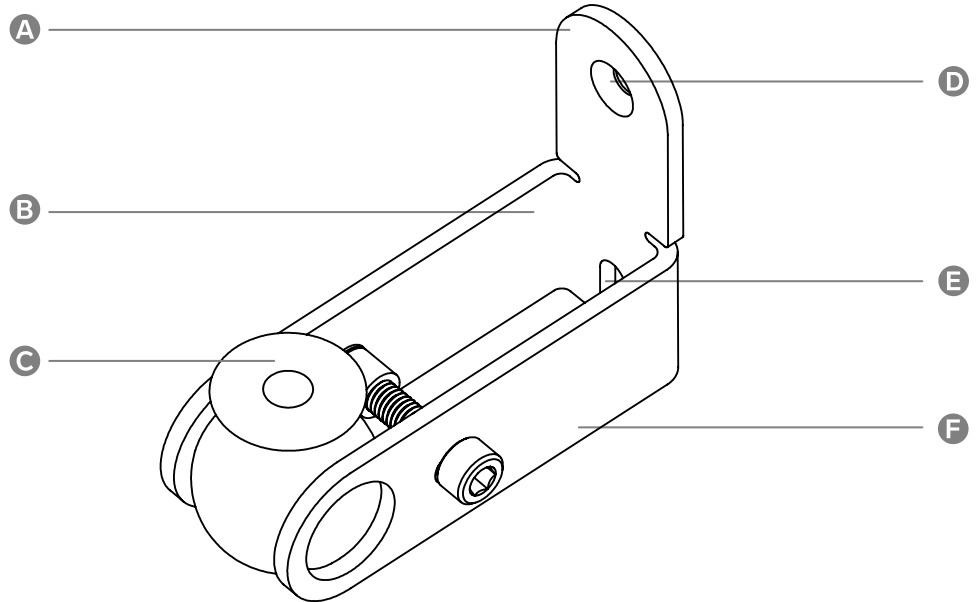

ADA CAMERA MOUNT

for Jabra PanaCast

ADA Camera Mount for Jabra PanaCast

Quickly deploy Jabra PanaCast cameras with ADA compliance in huddle rooms throughout the enterprise.

ADA CAMERA MOUNT

H584

for Jabra PanaCast

Features

- A Heavy steel construction
- B Scratch & fingerprint-resistant Powdercoat finish
- C Patented ball pan/tilt/roll ball joint
- D Single-screw wall mounting
- E Wall pass-through for USB-C cable
- F Pan/tilt/roll position set screw

Dimensions

ADA CAMERA MOUNT

H584

for Jabra PanaCast

Specifications

Price	\$69
SKU	H584
Height	2.3 inches
Width	1.0 inches
Depth	2.9 inches
Weight	0.3 lbs
Warranty	2 years

Colors

Name	SKU
Black Grey	H584-BG